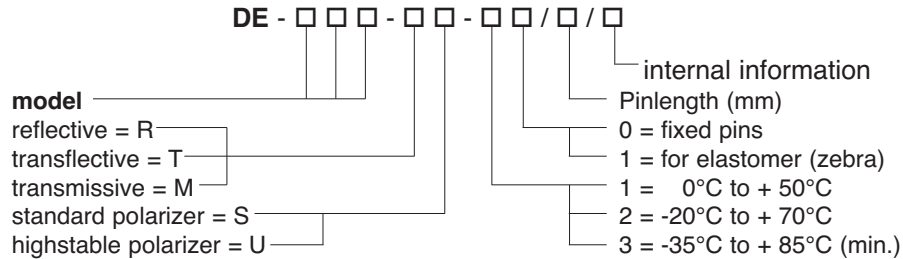

#### Example:

DE-113-RS-20/7,5 /M  
LCD 3-1/2 digits  
Digit height 12.7 mm  
Reflective  
Standard polarizer  
Extended temperature  
Fixed pins  
Pinlength 7.5 mm